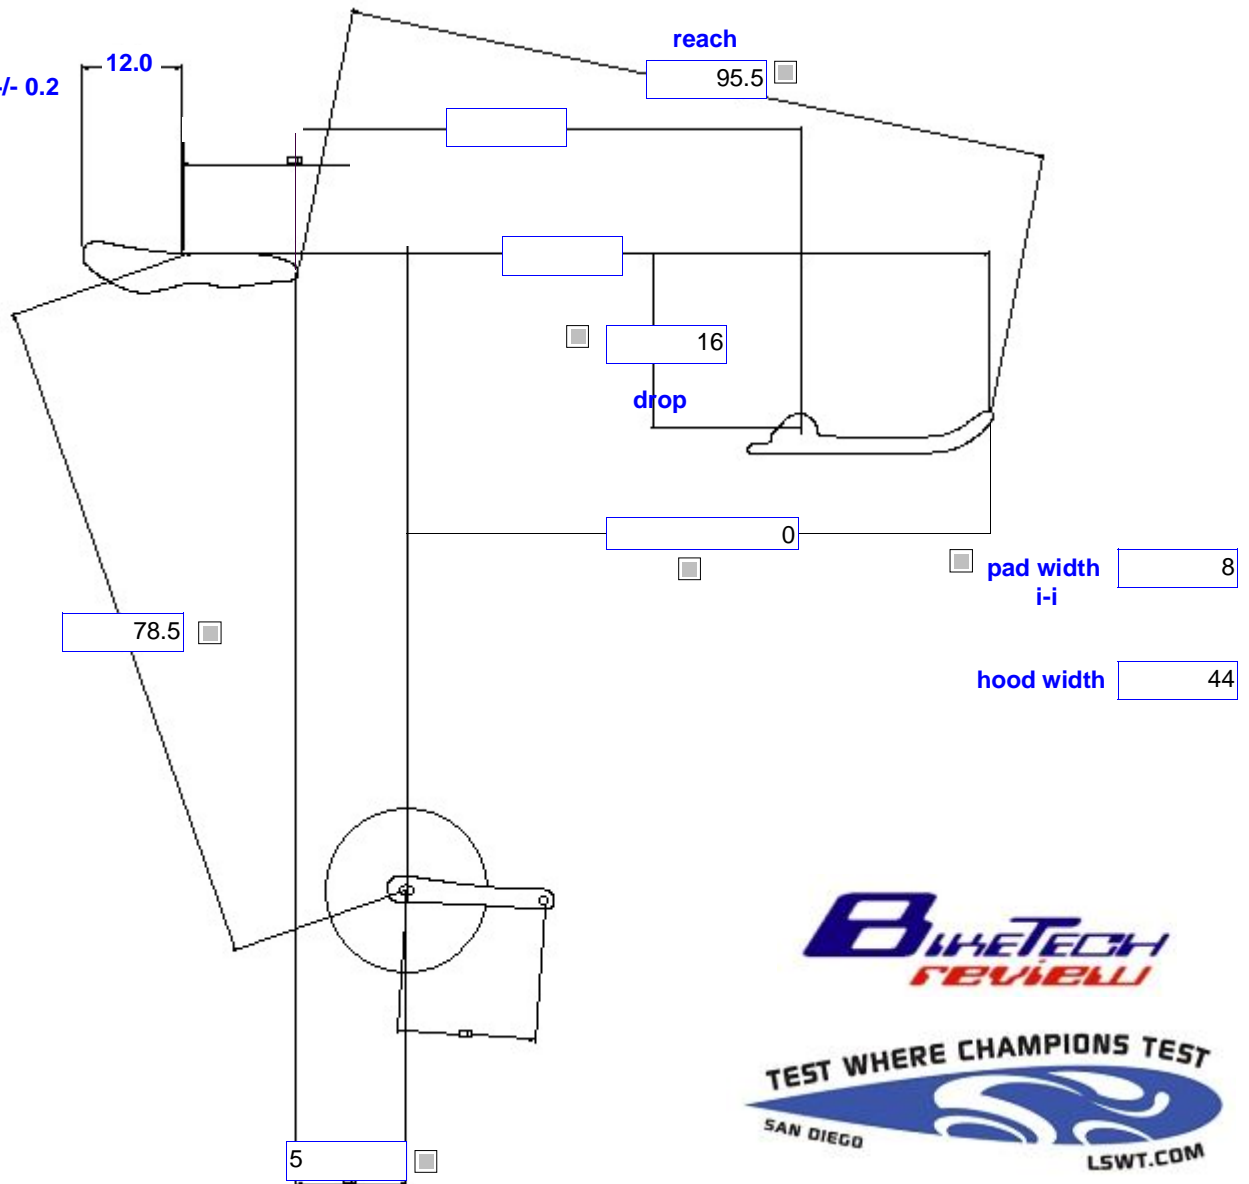

name Gary Tingley

run_number 111106403

pedal cda 0.241

notes: baseline - lg rocket

all dims in cm +/- 0.2

name

Gary Tingley

run_number

111106404

pedal cda

0.24

notes:

baseline - duck head - LG Rocket

all dims in cm +/- 0.2

name

Gary Tingley

run_number

111106405

pedal cda

0.242

notes:

baseline - Giro Advantage

all dims in cm +/- 0.2

name

all dims in cm +/- 0.2

name Gary Tingley

run_number 111106408

pedal cda 0.244

notes: baseline - Bell Meteor II

all dims in cm +/- 0.2