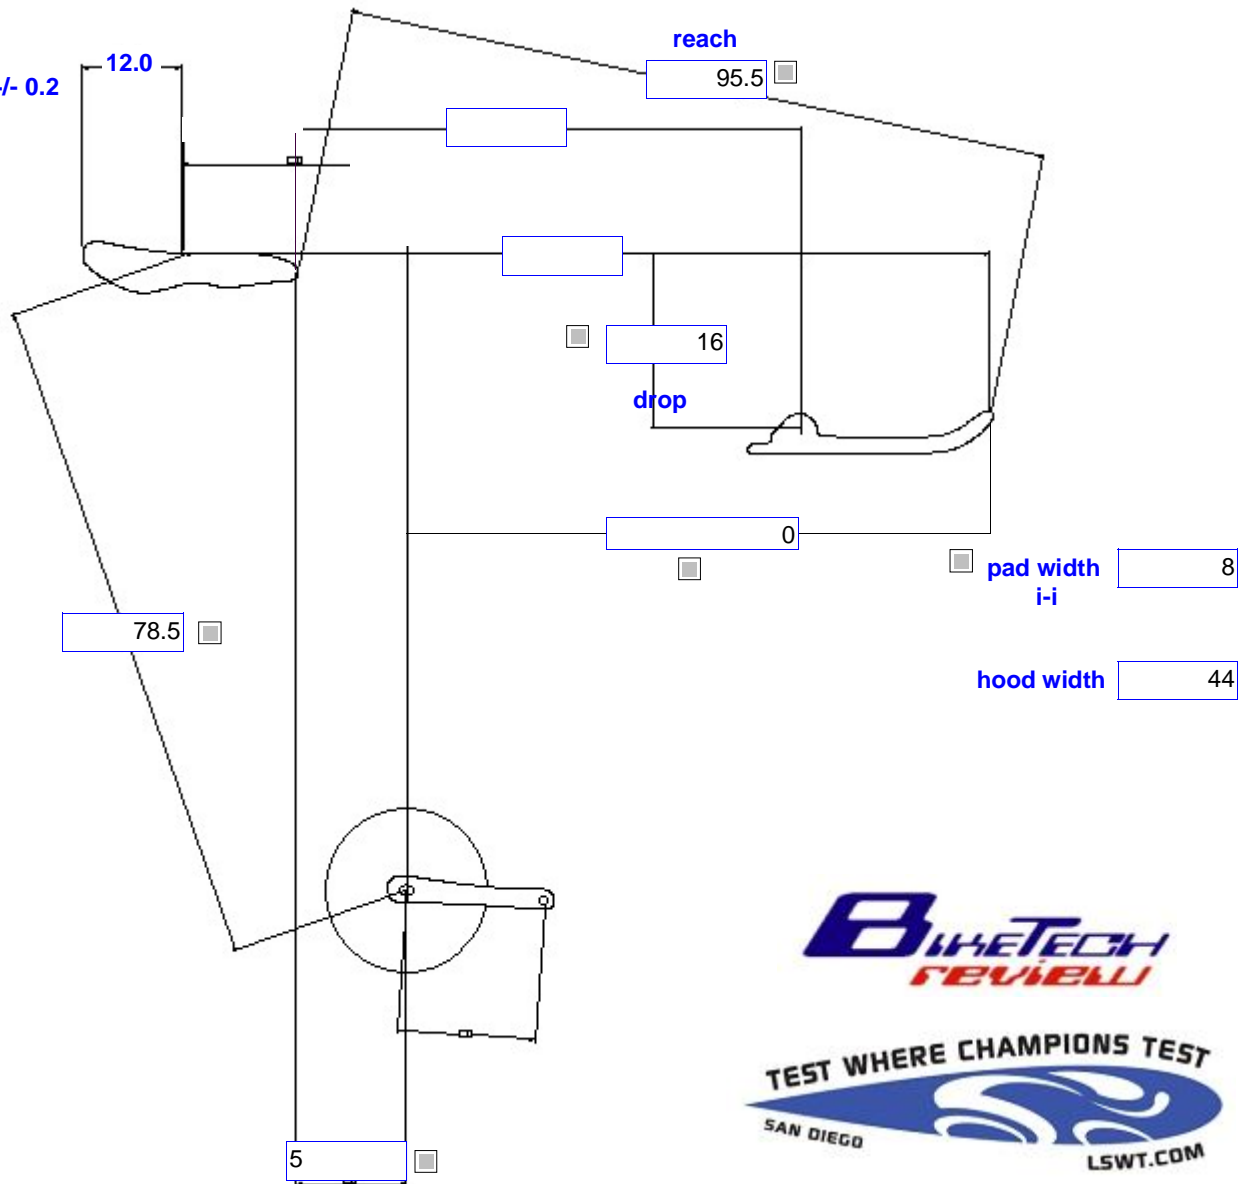

name Gary Tingley

run_number 111106403

pedal cda 0.241

notes: baseline - lg rocket

all dims in cm +/- 0.2

name

Gary Tingley

run_number

111106404

pedal cda

0.24

notes:

baseline - duck head - LG Rocket

all dims in cm +/- 0.2

name

Gary Tingley

Gary Tingley

run_number

111106406

pedal cda

0.243

notes:

baseline - Giro Advantage - Diver hand position

all dims in cm +/- 0.2

all dims in cm +/- 0.2

name Gary Tingley

run_number 111106408

pedal cda 0.244

notes: baseline - Bell Meteor II

all dims in cm +/- 0.2