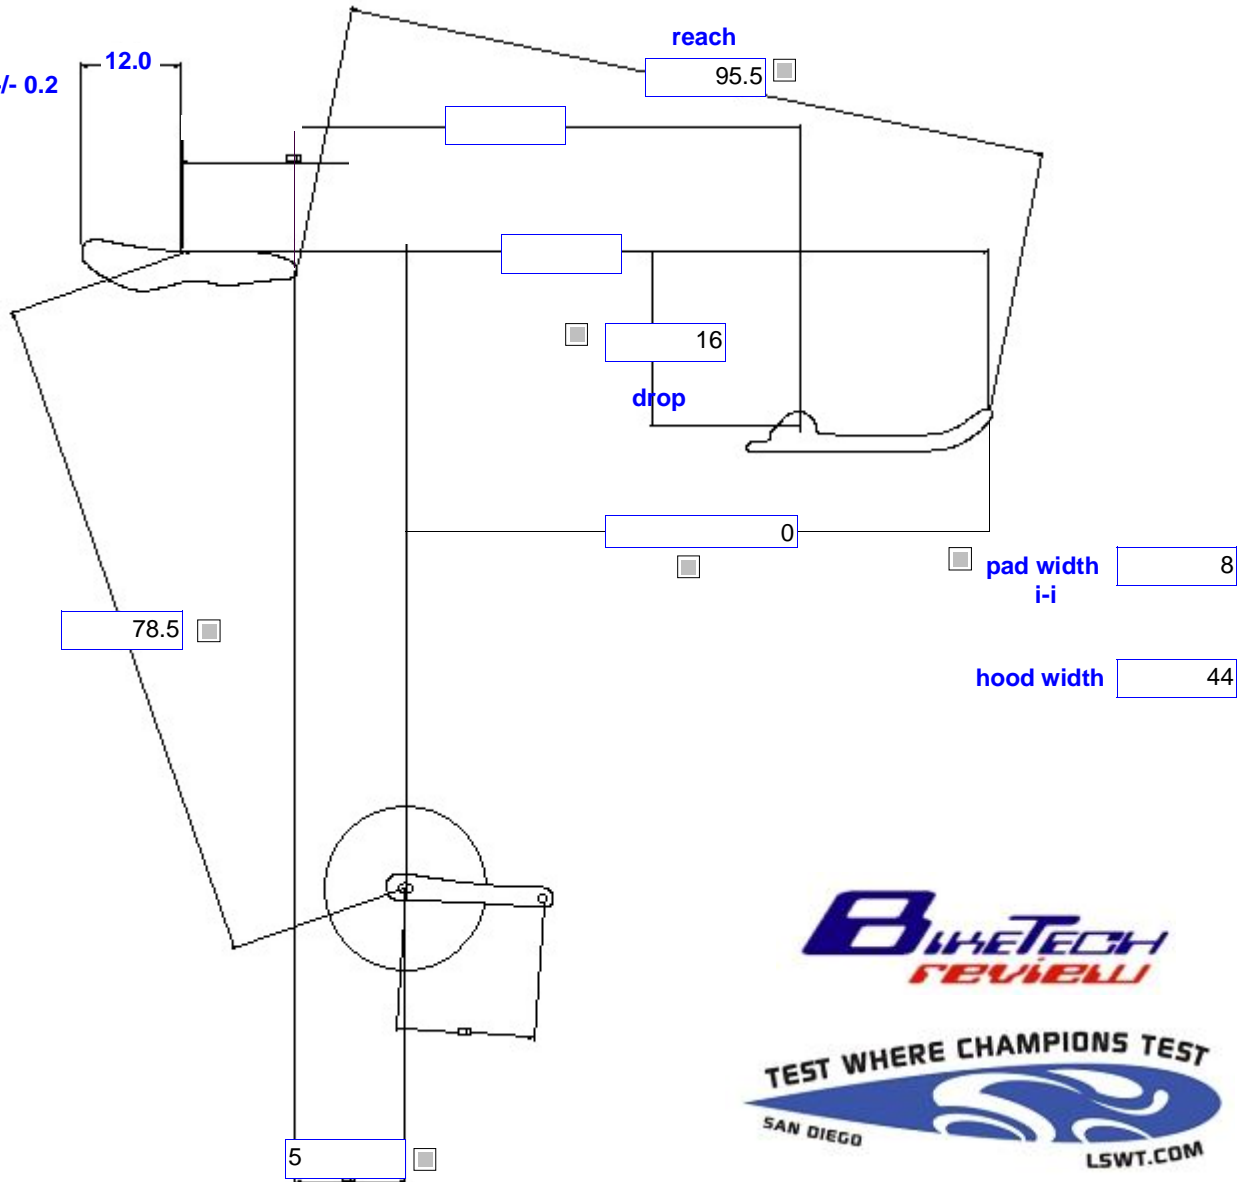

name Gary Tingley

run_number 111106403

pedal cda 0.241

notes: baseline - lg rocket

all dims in cm +/- 0.2

name

Gary Tingley

run_number

111106404

pedal cda

0.24

notes:

baseline - duck head - LG Rocket

all dims in cm +/- 0.2

name

Gary Tingley

run_number

111106405

pedal cda

0.242

notes:

baseline - Giro Advantage

all dims in cm +/- 0.2

name

all dims in cm +/- 0.2

name Gary Tingley

run_number 111106408

pedal cda 0.244

notes: baseline - Bell Meteor II

all dims in cm +/- 0.2